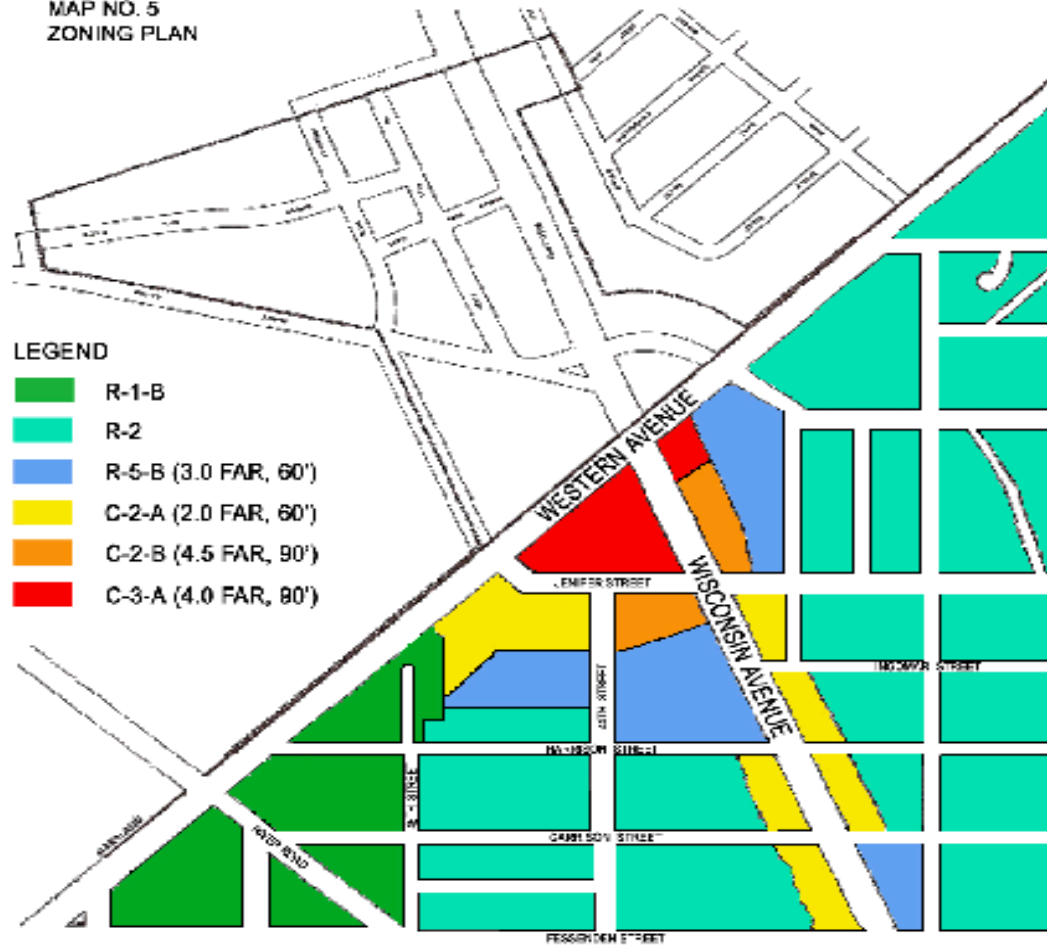

FRIENDSHIP HEIGHTS SECTIONAL DEVELOPMENT PLAN

MAP NO. 5
ZONING PLAN

Original modified to add color