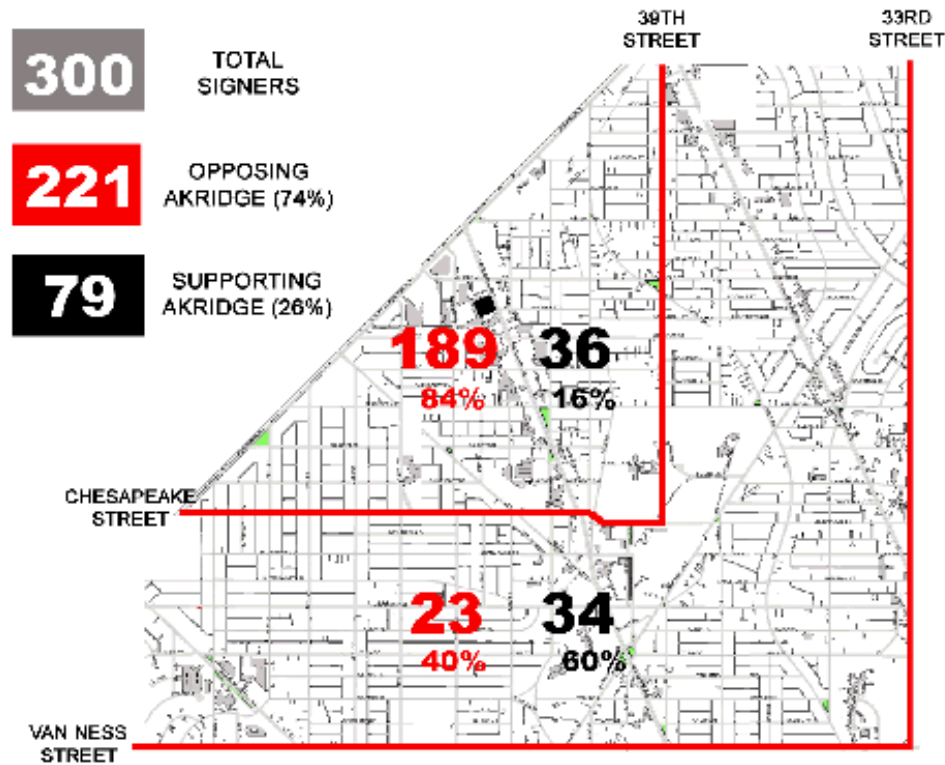

NUMBER OF RESIDENTS SIGNING LETTERS OPPOSING AND SUPPORTING AKRIDGE PROJECT BY AREA

BEYOND MAP BOUNDARIES

9 **9**
50% 50%